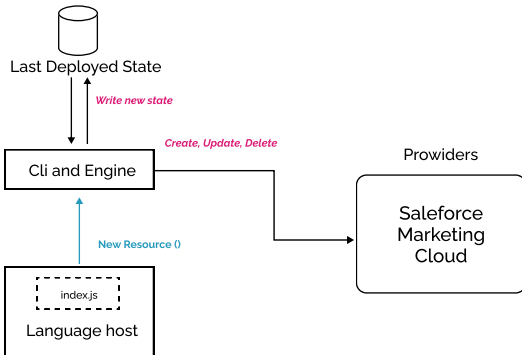

Pulumi Provider for Salesforce Marketing Cloud

Tool for Salesforce Marketing Cloud developers to migrate their solutions between environments.

- 📁 Manage SFMC resources in a declarative way
- 🗄️ Gather and keep information about the state of the SFMC environment
- 📄 Import or export resources created with SFMC web application